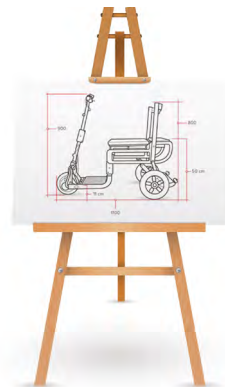

Innovation

Recognised as leaders in the design and manufacture of ultra-portable scooters and power chairs, we strive to help people rediscover their freedom and independence.

Our products are manufactured using the highest quality materials to ensure they're robust enough to withstand the toughest of conditions and terrain. Our scooter frames are made from high-grade aluminium or magnesium alloys, our high-specification brushless motors deliver exceptional

performance, and our batteries use advanced lithium-ion technology, so they're not only durable, they offer outstanding levels of reliability.