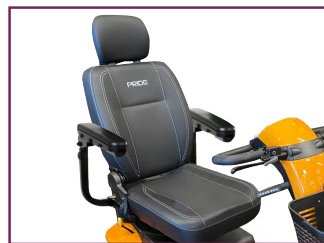

PURSUIT²

Colours Available:

Robust Features With Supreme Quality

The Colt Pursuit drives at speeds of up to 8 mph. As well as being equipped with a regenerative braking system, a comfortable high-back seat and complete LED lighting

Specifications	
Scooter	
Weight Capacity	25 st (159 kg)
Overall Length	1460 mm (57.48")
Overall Width	753 mm (29.65")
Drive Tyres	Front: 330 mm (13") pneumatic Rear: 330 mm (13") pneumatic
Ground Clearance	96mm (3.78")
Mobility	
Turning Radius	1760 mm (57.48")
Max Speed	8 mph (12.9 km/h)
Max. Obstacle Climb	100 mm
Dual Breaking System	Regenerative and electromechanical
Battery	
Battery Requirements	1 x 50 Ah Li 2 x 50 Ah Li (optional)
Battery Weight	10.8 kg each
Battery Charger	8 amp off-board charger
Total Weight Without Batteries	100 kg

Features

Front and rear suspension with black rims

Full lighting package

Ultra-comfort seat

REV 01 - 15/06/2023