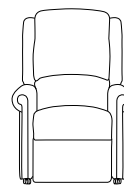

Standard Petite

Standard

Classic

Grande

Tall

Size	Weight Limit	Seat Height	Seat Width	Seat Depth	Back Height	Arm Height
Super Petite	15 stone	16"	18"	18"	26"	6"
Petite	15 stone	16"	18"	20"	26"	6"
Wide Petite	20 stone	16"	22"	18"	26"	6"
Standard Petite	20 stone	18"	18"	18"	26"	7"
Standard	20 stone	18"	20"	20"	26"	7"
Classic	20 stone	19"	20"	20"	27"	7"
Grande	20 stone	19"	22"	20"	27"	7"
Tall	20 stone	21"	20"	22"	29"	7"