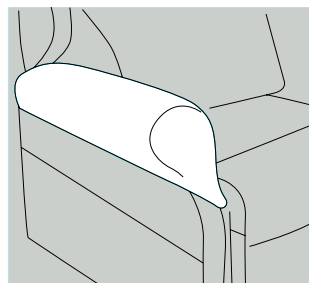

Choose from two rise and recline mechanisms.

Single Motor Tilt in Space

The Single Motor Tilt in Space mechanism allows the leg rest to rise, slightly changing the seat angle, but always ensuring that a constant back angle of 90° is maintained as the chair moves through to recline.

Full Rise

Static Position

Semi Recline

Footrest Horizontal

Fully Reclined

Standard Dual Motor

The two motors allow the back rest to move independently of the leg rest enabling a wide range of relaxing positions, from sitting upright and raising the leg rest to relieve tired legs to a fully reclined resting position.

Full Rise

Static Position

Independent Back Rest

Footrest Horizontal

Fully Reclined

Luxury Pocket Sprung Cushion

Included as standard on the Olympia Collection it provides the ultimate comfort at the heart of your chair, designed with individual high tensile steel coil springs in individual pockets, which give consistent support throughout the life of the chair and lasting shape to the seat cushion.

Pocket sprung is not standard on our complementary furniture.

Included as standard are full length arm caps on recliner chairs.

Arm caps are an upgrade on complementary furniture.

Complementary Furniture