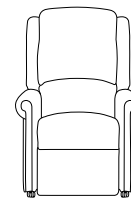

Standard Petite

Standard

Classic

Grande

Tall

Size	Weight Limit	Seat Height	Seat Width	Seat Depth	Back Height	Arm Height
Super Petite	15 stone	16"	18"	18"	26"	6"
Petite	15 stone	16"	18"	20"	26"	6"
Wide Petite	20 stone	16"	22"	18"	26"	6"
Standard Petite	20 stone	18"	18"	18"	26"	7"
Standard	20 stone	18"	20"	20"	26"	7"
Classic	20 stone	19"	20"	20"	27"	7"
Grande	20 stone	19"	22"	20"	27"	7"
Tall	20 stone	21"	20"	22"	29"	7"