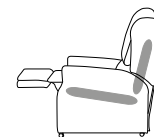

Choose from two rise and recline mechanisms.

Single Motor Tilt in Space

The Single Motor Tilt in Space mechanism allows the leg rest to rise, slightly changing the seat angle, but always ensuring that a constant back angle of 90° is maintained as the chair moves through to recline.

Full Rise

Static Position

Semi Recline

Footrest Horizontal

Fully Reclined

Standard Dual Motor

The two motors allow the back rest to move independently of the leg rest enabling a wide range of relaxing positions, from sitting upright and raising the leg rest to relieve tired legs to a fully reclined resting position.

Full Rise

Static Position

Independent Back Rest

Footrest Horizontal

Fully Reclined

Luxury Pocket Sprung Cushion

Included as standard on the Olympia Collection it provides the ultimate comfort at the heart of your chair, designed with individual high tensile steel coil springs in individual pockets, which give consistent support throughout the life of the chair and lasting shape to the seat cushion.