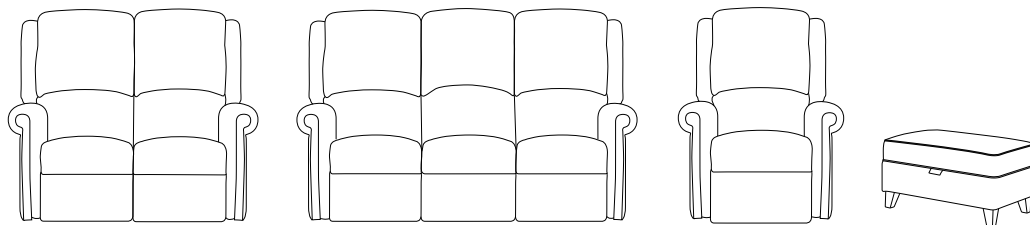

Full Rise

Static Position

Semi Recline

Footrest Horizontal

Fully Reclined

Standard Dual Motor

The two motors allow the back rest to move independently of the leg rest enabling a wide range of relaxing positions, from sitting upright and raising the leg rest to relieve tired legs to a fully reclined resting position.

Full Rise

Static Position

Independent Back Rest

Footrest Horizontal

Fully Reclined

Luxury Pocket Sprung Cushion

Included as standard on the Olympia Collection it provides the ultimate comfort at the heart of your chair, designed with individual high tensile steel coil springs in individual pockets, which give consistent support throughout the life of the chair and lasting shape to the seat cushion.

Pocket sprung is not standard on our complementary furniture.

Included as standard are full length arm caps on recliner chairs.

Arm caps are an upgrade on complementary furniture.

Complementary Furniture

The Olympia collection also includes a two-seat sofa, three-seat sofa, a static chair and footstool.

Size Guide

	Weight Limit	Seat Height	Seat Width	Seat Depth	Back Height	Arm Height
Static Chair	20 stone	19"	20"	20"	27"	7"
Two Seat Sofa	20 stone	19"	40"	20"	27"	7"
Three Seat Sofa	20 stone	19"	60"	20"	27"	7"