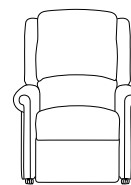

Standard Petite

Standard

Classic

Grande

Tall

Size	Weight Limit	Seat Height	Seat Width	Seat Depth	Back Height	Arm Height
Super Petite	15 stone	16"	18"	18"	26"	6"
Petite	15 stone	16"	18"	20"	26"	6"
Wide Petite	20 stone	16"	22"	18"	26"	6"
Standard Petite	20 stone	18"	18"	18"	26"	7"
Standard	20 stone	18"	20"	20"	26"	7"
Classic	20 stone	19"	20"	20"	27"	7"
Grande	20 stone	19"	22"	20"	27"	7"
Tall	20 stone	21"	20"	22"	29"	7"