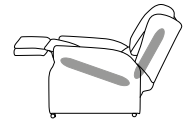

Choose from two rise and recline mechanisms.

Single Motor Tilt in Space

The Single Motor Tilt in Space mechanism allows the leg rest to rise, slightly changing the seat angle, but always ensuring that a constant back angle of 90° is maintained as the chair moves through to recline.

Full Rise

Static Position

Semi Recline

Footrest Horizontal

Fully Reclined

Standard Dual Motor

The two motors allow the back rest to move independently of the leg rest enabling a wide range of relaxing positions, from sitting upright and raising the leg rest to relieve tired legs to a fully reclined resting position.

Full Rise

Static Position

Independent Back Rest

Footrest Horizontal

Fully Reclined

Luxury Pocket Sprung Cushion

Included as standard on the Olympia Collection it provides the ultimate comfort at the heart of your chair, designed with individual high tensile steel coil springs in individual pockets, which give consistent support throughout the life of the chair and lasting shape to the seat cushion.