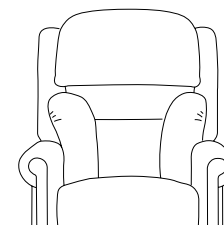

Standard Petite

Standard

Classic

Grande

Tall

Size	Weight Limit	Seat Height	Seat Width	Seat Depth	Back Height	Arm Height
Super Petite	15 stone	16"	18"	18"	26"	6"
Petite	15 stone	16"	18"	20"	26"	6"
Wide Petite	20 stone	16"	22"	18"	26"	6"
Standard Petite	20 stone	18"	18"	18"	26"	7"
Standard	20 stone	18"	20"	20"	26"	7"
Classic	20 stone	19"	20"	20"	27"	7"
Grande	20 stone	19"	22"	20"	27"	7"
Tall	20 stone	21"	20"	22"	29"	7"

Chair Styles

Choose from one of our four styles:

Our popular waterfall back with three tiered soft cushions.

Our classically designed button back.

Our split lumbar back.

Our Chester back. Please see upgrade charges.

Fabric shown:
Terrazza - Ter1871
Inner/ Ter1882 Outer

Fabric shown:
Terrazza - Ter1871 Inner/ Ter1882 Outer

Seating Movements

Our mechanisms provide a unique range of sitting and recline positions, making sure you can find the perfect positions to enjoy relaxing and resting in your chair. The additional rise movements provide you with a little extra help to stand and walk comfortably away from your chair. More information and clips showing these mechanisms in action are available on our website.

Choose from two rise and recline mechanisms.

Single Motor Tilt in Space

The Single Motor Tilt in Space mechanism allows the leg rest to rise, slightly changing the seat angle, but always ensuring that a constant back angle of 90° is maintained as the chair moves through to recline.