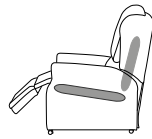

Fabric shown:
Terrazza - Ter1871
Inner/ Ter1882 Outer

Fabric shown:
Terrazza - Ter1871 Inner/ Ter1882 Outer

Seating Movements

Our mechanisms provide a unique range of sitting and recline positions, making sure you can find the perfect positions to enjoy relaxing and resting in your chair. The additional rise movements provide you with a little extra help to stand and walk comfortably away from your chair. More information and clips showing these mechanisms in action are available on our website.

Choose from two rise and recline mechanisms.

Single Motor Tilt in Space

The Single Motor Tilt in Space mechanism allows the leg rest to rise, slightly changing the seat angle, but always ensuring that a constant back angle of 90° is maintained as the chair moves through to recline.

Full Rise

Static Position

Semi Recline

Footrest Horizontal

Fully Reclined

Standard Dual Motor

The two motors allow the back rest to move independently of the leg rest enabling a wide range of relaxing positions, from sitting upright and raising the leg rest to relieve tired legs to a fully reclined resting position.