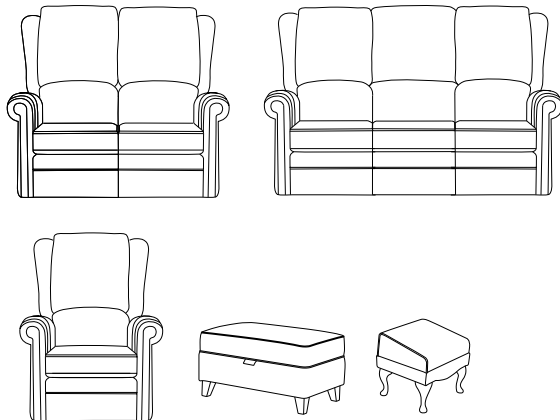

New York

The New York is specifically designed with an additional padded arm, detailed piping style to the front of the arm give the style and elegance to compliment all environments. This design offers for a split cushion back but allows for the choice of either a waterfall or button style.

Size ranges:

- Seat Height 16 - 21"
- Seat Width 18 - 22"
- Seat Depth 16 - 22"

Repose offer a wide range of sizes, including larger sizes. Your supplier will advise you on the size and weight combinations available.

Complementary Furniture

Choose from the collection, the New York range includes a two seater sofa, three seater sofa, static chair, and a choice of two footstools.

Fabric shown:
Warwick Dolly Dew