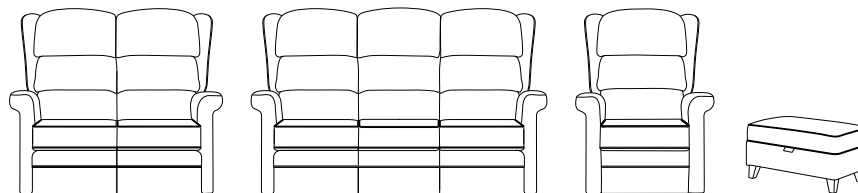

Mayfair

There is no compromise with the Mayfair, built for pure comfort with our sumptuous three-tiered waterfall back and contemporary wide arm rests available in 3 back styles - waterfall, split lumber and button.

Choose from the following rise recliner mechanisms:

- Single Motor Tilt in Space
- Dual Motor Tilt in Space
- Standard Dual Motor.

Size ranges:

- Seat Height 16 - 21"
- Seat Width 16 - 28"
- Seat Depth 18 - 22"

Repose offer a wide range of sizes, including larger sizes.
Your supplier will advise you on the size and weight combinations available.

Complementary Furniture

Choose from the collection, the Mayfair range includes a two seat and three seat sofa, static chair and footstool.