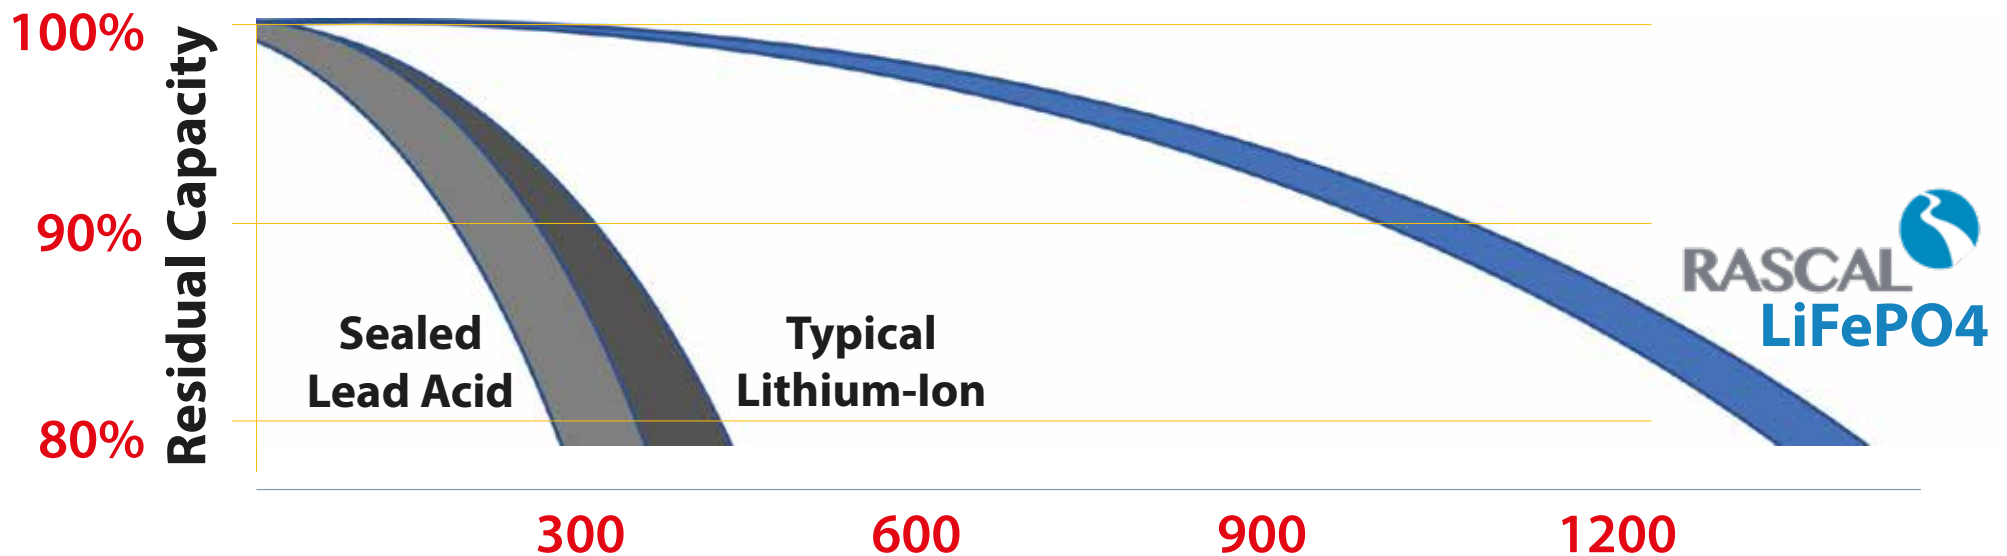

# Upto 26 Miles Per Charge\*

State-Of-The-Art

LiFetime Battery  
**Guarantee<sup>†</sup>**

Lithium Ferro-Phosphate  
(LiFePO<sub>4</sub>) Battery pack

RASCAL  
EXCLUSIVE

**Battery full charge and discharge cycles**

Number of Cycles to 80% of new performance

**Over 1500 cycles providing**

**increased efficiency & performance**

\*Applies to Vierra LiFe 25 Long Range Maximum

<sup>†</sup>LiFetime Guarantee T&Cs apply

E. O. and E.