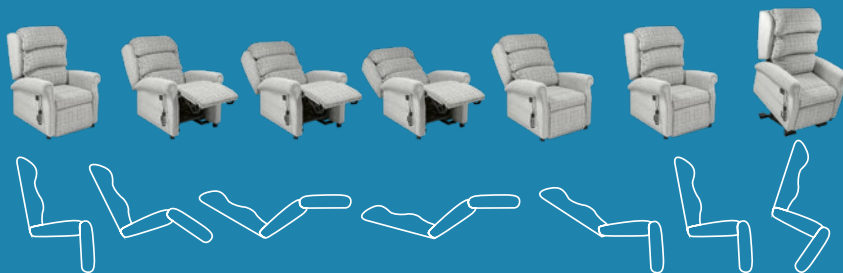

Rise & Recline

The original rise and recline

Horizon Quad

Chair shown: Royal Waterfall Back with Scroll Arm

Fabric: Maida Vale Plain Grey SR14615 and Maida Vale Plaid Grey SR14675

Colour variation: Due to the many variations in monitors and print, colours may appear different.

Contemporary L-Shape Arm

Art Deco Splayed Arm

Square Arm

Weight Capacity	Seat Height					Seat Width		
	18	19	20	21	22	20	22	24
25 Stone Val	•	•	•	•	•	•	•	•

Seat depth available 17"-21"

Horizon Quad Range of Movements

Extendable Powered Footrest with full upholstered support providing luxury relaxation

Adjustable Powered Head and Lumbar to achieve your ultimate comfort position

USB-C Port fitted as standard

Free Arm Caps with every chair

TRIO Lift, Variable Angle Lift (VAL)
Choice of 10, 20, and 30 degree lift

Lockable Castors fitted as standard

Pure independent positioning providing a Zero Gravity seating position.