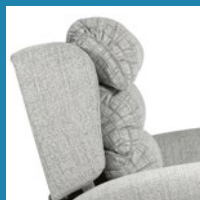

Rise & Recline

The original rise and recline

Horizon Quad

Chair shown: Royal Waterfall Back with Scroll Arm

Fabric: Maida Vale Plain Grey SR14615 and Maida Vale Plaid Grey SR14675

Colour variation: Due to the many variations in monitors and print, colours may appear different.

Contemporary L-Shape Arm

Art Deco Splayed Arm

Square Arm

Weight Capacity	Seat Height					Seat Width		
	18	19	20	21	22	20	22	24
25 Stone Val	•	•	•	•	•	•	•	•

Seat depth available 17"-21"

Horizon Quad Range of Movements

Extendable Powered Footrest with full upholstered support providing luxury relaxation

Adjustable Powered Head and Lumbar to achieve your ultimate comfort position

USB-C Port fitted as standard

Free Arm Caps with every chair