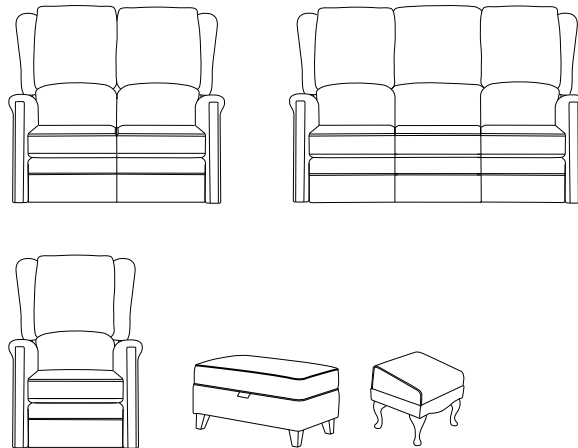

# Hampton

The Hampton is an overall slimmer chair with a split back cushion providing support for your lower back and neck. Waterfall and Button back styles also available.

## Size ranges:

- Seat Height 16 - 21"
- Seat Width 16 - 22"
- Seat Depth 16 - 22"

## Complementary Furniture

Choose from the collection, the Hampton range includes a two seater sofa, static chair, and a choice of two footstools.

Fabric shown:  
Perth Herringbone Pink