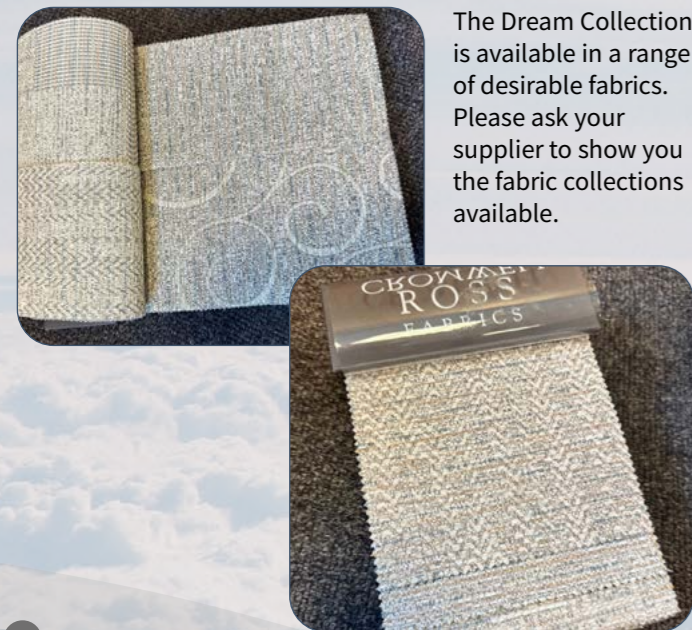

The Dream Collection is available in a range of desirable fabrics. Please ask your supplier to show you the fabric collections available.