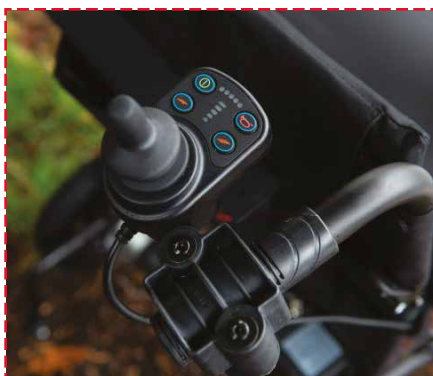

Dash Eco Powerchair

Budget-friendly lightweight powerchair

Attendant Control

Optional extra easy to use attendant control.

Powerful Drive

Two 150 watt motors and a 12 amp lithium battery powers the chair for up to 10 miles.

Travel Bag

Optional travel bag for easy storage.

DIMENSIONS

Seat width options	16" 18" 20"
Front wheel	8" x 2"
Rear wheel	12" Solid aluminium alloy

OTHER TECHNICAL DATA

Motor	2x 150 watt
Battery	12 amp Lithium
Speed	4 mph
Travel distance	10 miles
Controller	VR2 BLDC
Back rest	Tension adjustable
Back	Half folding
Leg rest	Detachable
Foot rest	Angle adjustable
Options	Travel bag Atendant control bracket 4x colour side panels

Weight info

Chair weight 23kg

Max user weight 120kg

KEY FEATURES

- ▶ Budget-friendly lightweight powerchair
- ▶ Suitable for indoor and outdoor use
- ▶ Available in three sizes 16", 18" and 20"
- ▶ Accommodating a user weight of 120kg
- ▶ Travel distance of 10 miles