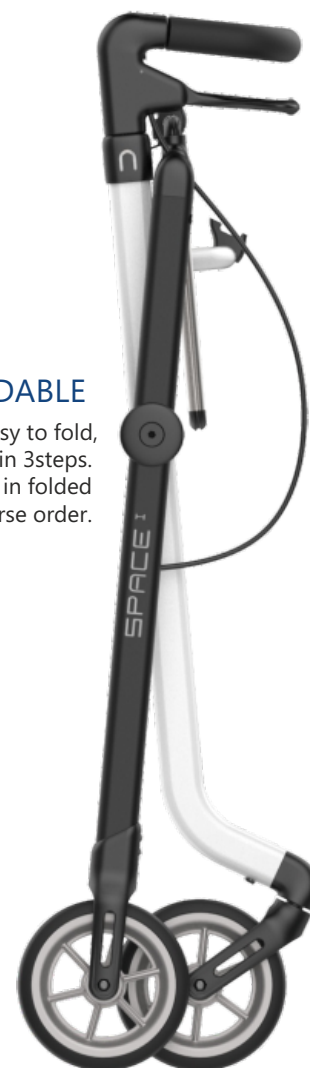

FOLDABLE

Convenient, space saving storage - **Space I** is very easy to fold, unfold and store. Folding and unfolding can be done in 3steps. It stands on its wheels when folded. Remains locked in folded position. To unfold it, just do the opposite in reverse order.