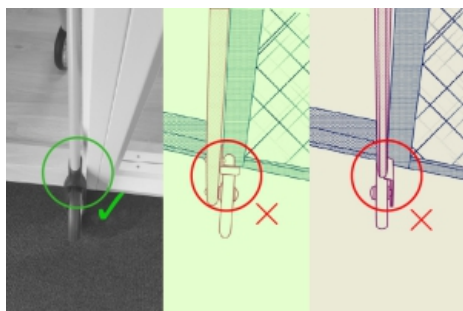

REHASENSE

EASY TO MANEUVER

Integrated rear wheels prevent the rollator gets stuck when passing through doorways, past furniture etc. and this prevents the interior from being scratched.

With its 54 cm width and swivelling front wheels, it can easily turn and pass very narrow doors, for example kitchen or toilet doors in old apartments.