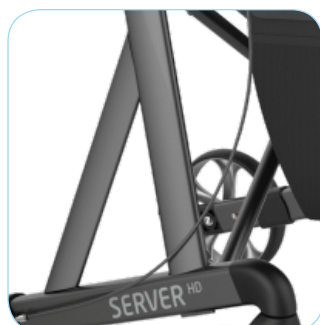

SERVER HD

THE HEAVY DUTY ROLLATOR

REHASENSE

FOLDABLE AND EASY TO CARRY

Server HD folds easily and stays that way with a simple locking system that doubles up as an ergonomically shaped carrying handle.

STEADY AND DURABLE

Frame and seat are tested and approved for maximum user weight of 200 kg. The brake mechanism is light yet positive. TPE-covered, unbreakable wheels.

HEIGHT ADJUSTABLE PUSH HANDLES

Server HD push handles are height adjustable with 10 positions, from 74 cm to 102 cm.

The seat height is 62 cm with an extra wide 55 cm seat base. User comfort is ensured with an optimal frame design and ergonomic push handles.

ACCESSORIES

Server HD can be fitted with a broad range of Rehasense accessories.

Smooth adjustable handle height and lockable handbrakes.

Seat height 62 cm.

Maintenance free brakes and TPE-covered unbreakable wheels.

Unique HD triangle side frame with reinforced cross bar ensures a safe load limit of up to 200 kg.