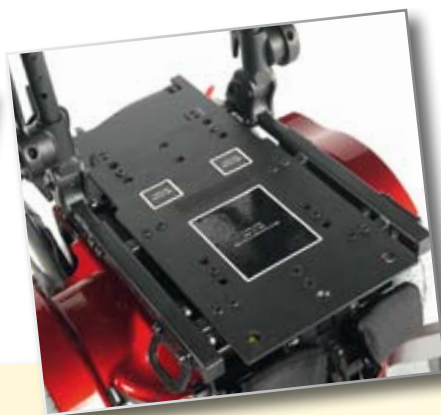

Electronics

- PG Drives Technology VR-2 70Ah controller as standard
 - Controls up to two powered functions
 - Dual control option
 - Compact joystick
- Optional PG Drives Technology R-net controller offers the following additional functionality:
 - Controls up to six powered functions
 - LCD colour joystick option
 - Exclusive 'assignable buttons' short-cut feature
 - Dual control option
 - Special controls interface module (OMNI) for
 - Environmental controls
 - PC mouse control via R-net Bluetooth module

Seating that grows with your child

The standard Salsa/Salsa M seating system offers built-in growth potential for seat depth, width and height. It also features height and depth adjustment in the armrests and angle and depth adjustment in the footplates. The seat and backrest also offer angle adjustment for improved comfort.

Swing-away and removable tray table

Predefined areas for custom seat fixations

Optional swing-away laterals with comfort seat

- Fully adjustable standard seating system that grows with your child: 12 x 12" to 16 x 16"
- Optional comfort seat cushion and back for improved postural support and comfort
- Seat frame is easily adaptable for Jay® or other third party seating systems
- Wide range of seating options and accessories for perfectly tailored function and comfort