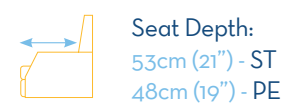

* Warranty conditions apply, for more information please see user manual

INDIANA

CODE: CLR19C (Standard)
CLR29C (Petite)

Max Weight:
150kg (23st)

Colour Options:

Berry

Biscuit

Charcoal