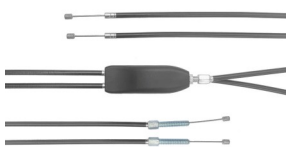

## Accessories

Padded Seat

Waterproof Bag

Non Slip Tray

One Handed Brake Set

Large Backstrap

Sold & Maintained by: