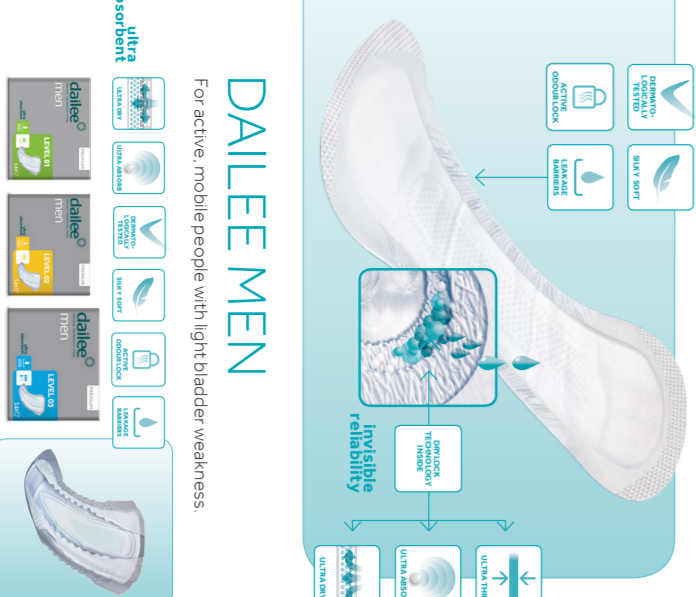

DAILEE MEN

go to the gym twice a week. While exercising, I sometimes experience mild urine leakage. Dailee Men keeps me dry and comfortable so I can focus on my workouts. The light inco pouch is comfortable, discreet, hygienic and conveniently packaged. Soon I'm going to run my first 10-mile race. I'm ready for it!

- Protects effectively against light bladder weakness
- Ultra-thin
- Secure choice for active wearers
- Invisible reliability
- Anatomically shaped

Invisible reliability
Visible comfort

Feel fresh
Feel comfortable

1 OUT OF 3 WOMEN BETWEEN THE AGES OF 18 AND 75 EXPERIENCE BLADDER LEAKS

DAILEE PANT PREMIUM

For active, mobile people with medium bladder weakness. Once applied, these pants can be pulled on and off easily, like any other underpants.

MEDIUM

Leakage ca 100-200 ml/episode
4 > 5 drops